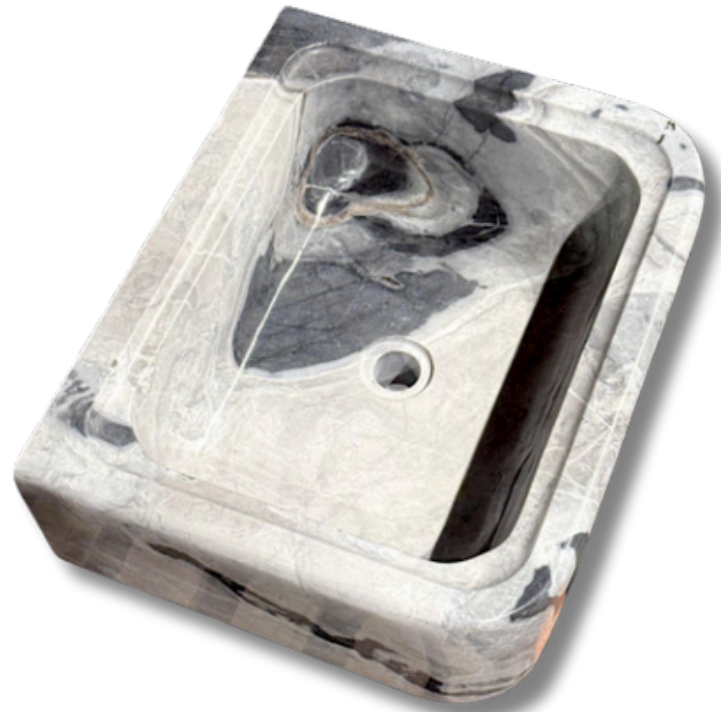

## Arctic Ocean Marble Sink

---

### SPECIFICATION

ARCTIC OCEAN MARBLE SINK  
SKU Number CA115-17.M

Width 20"  
Depth 16"  
Height 7 1/4"