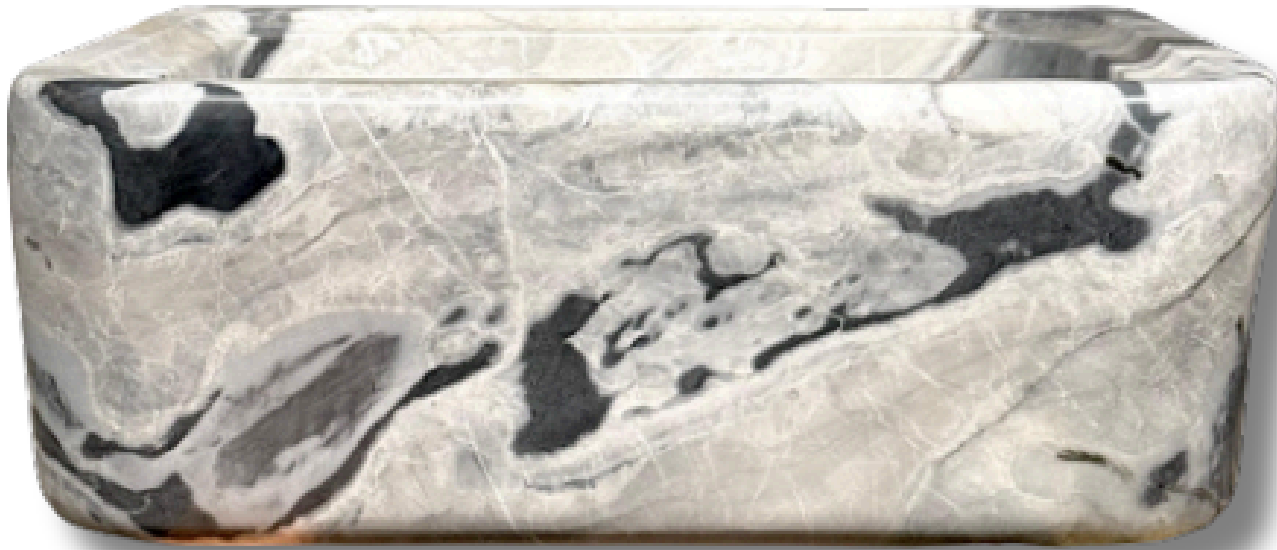

## Arctic Ocean Marble Sink

---

### SPECIFICATION

ARCTIC OCEAN MARBLE SINK  
SKU Number CA115-17.M

Width 20"  
Depth 16"  
Height 7 1/4"